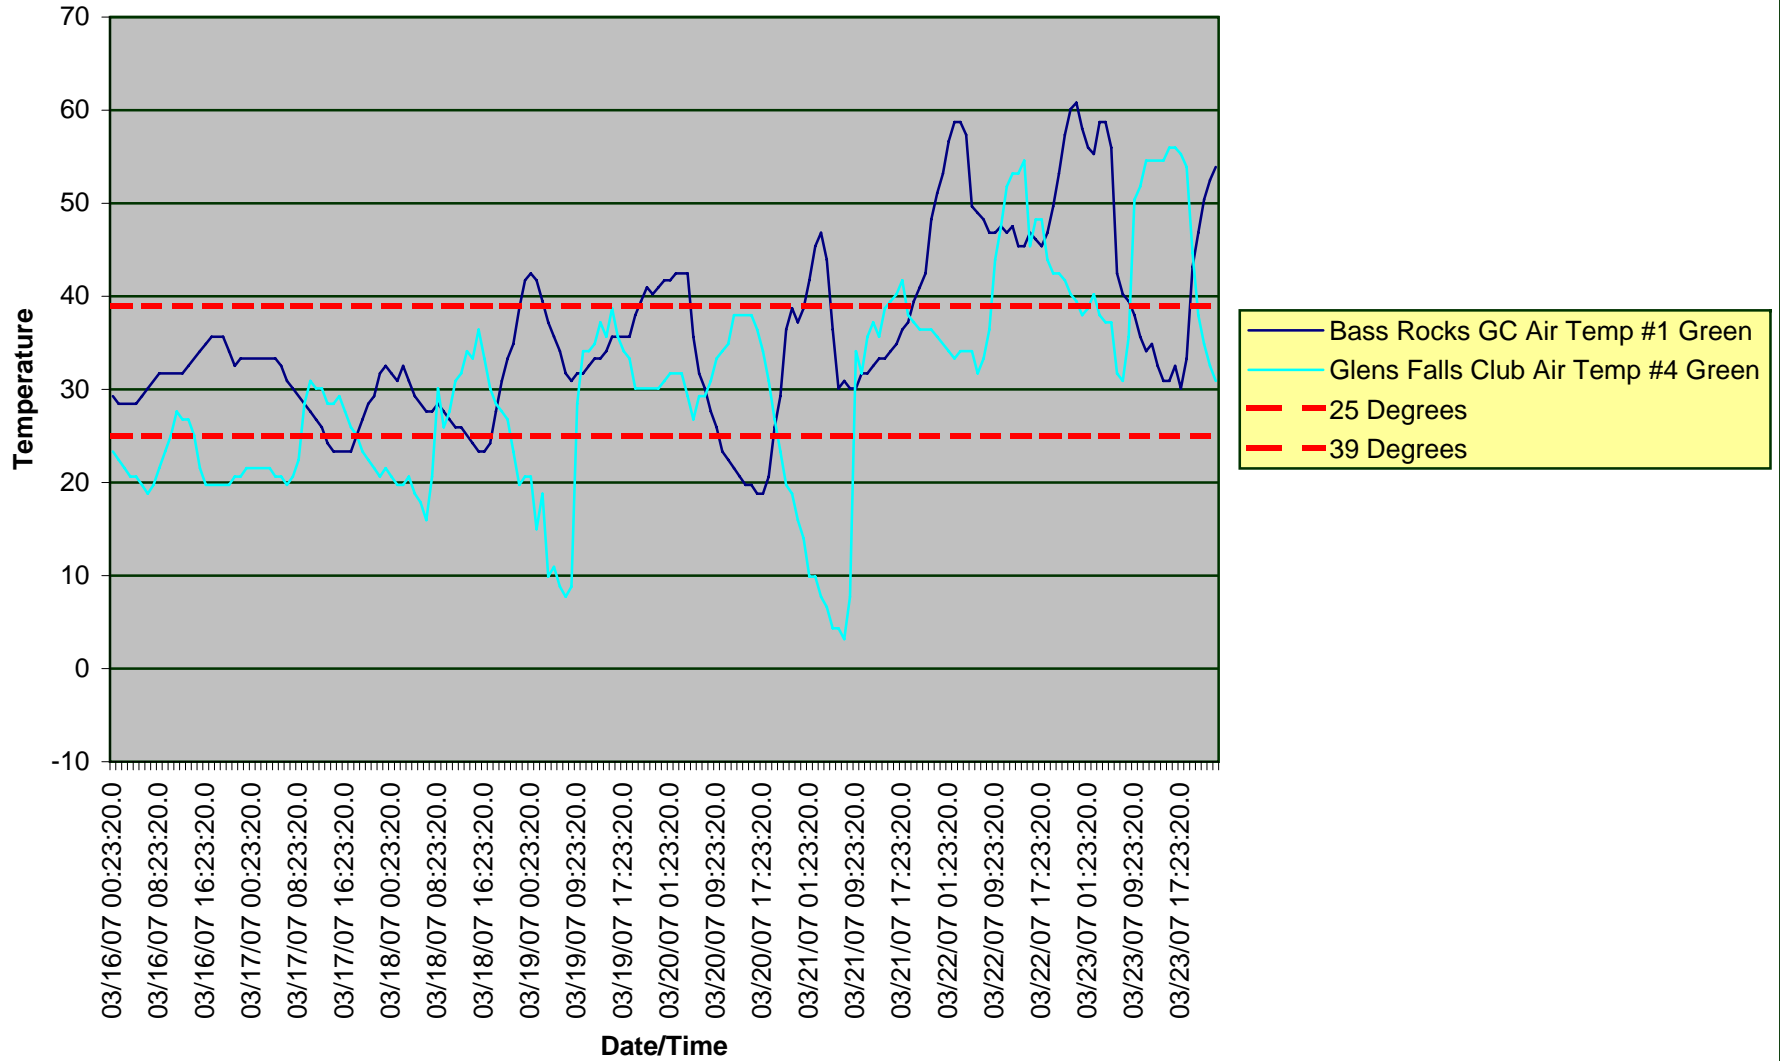

**Below Cover Temps 3-16-07 to 3-23-07**

Above Cover Temps 3-16-07 to 3-23-07

**Below Cover/Turf Canopy 3-16-07 to 3-23-07 (2 Hr. Readings)**

Above Cover/Turf Canopy 3-16-07 to 3-23-07 (2 Hr. Readings)