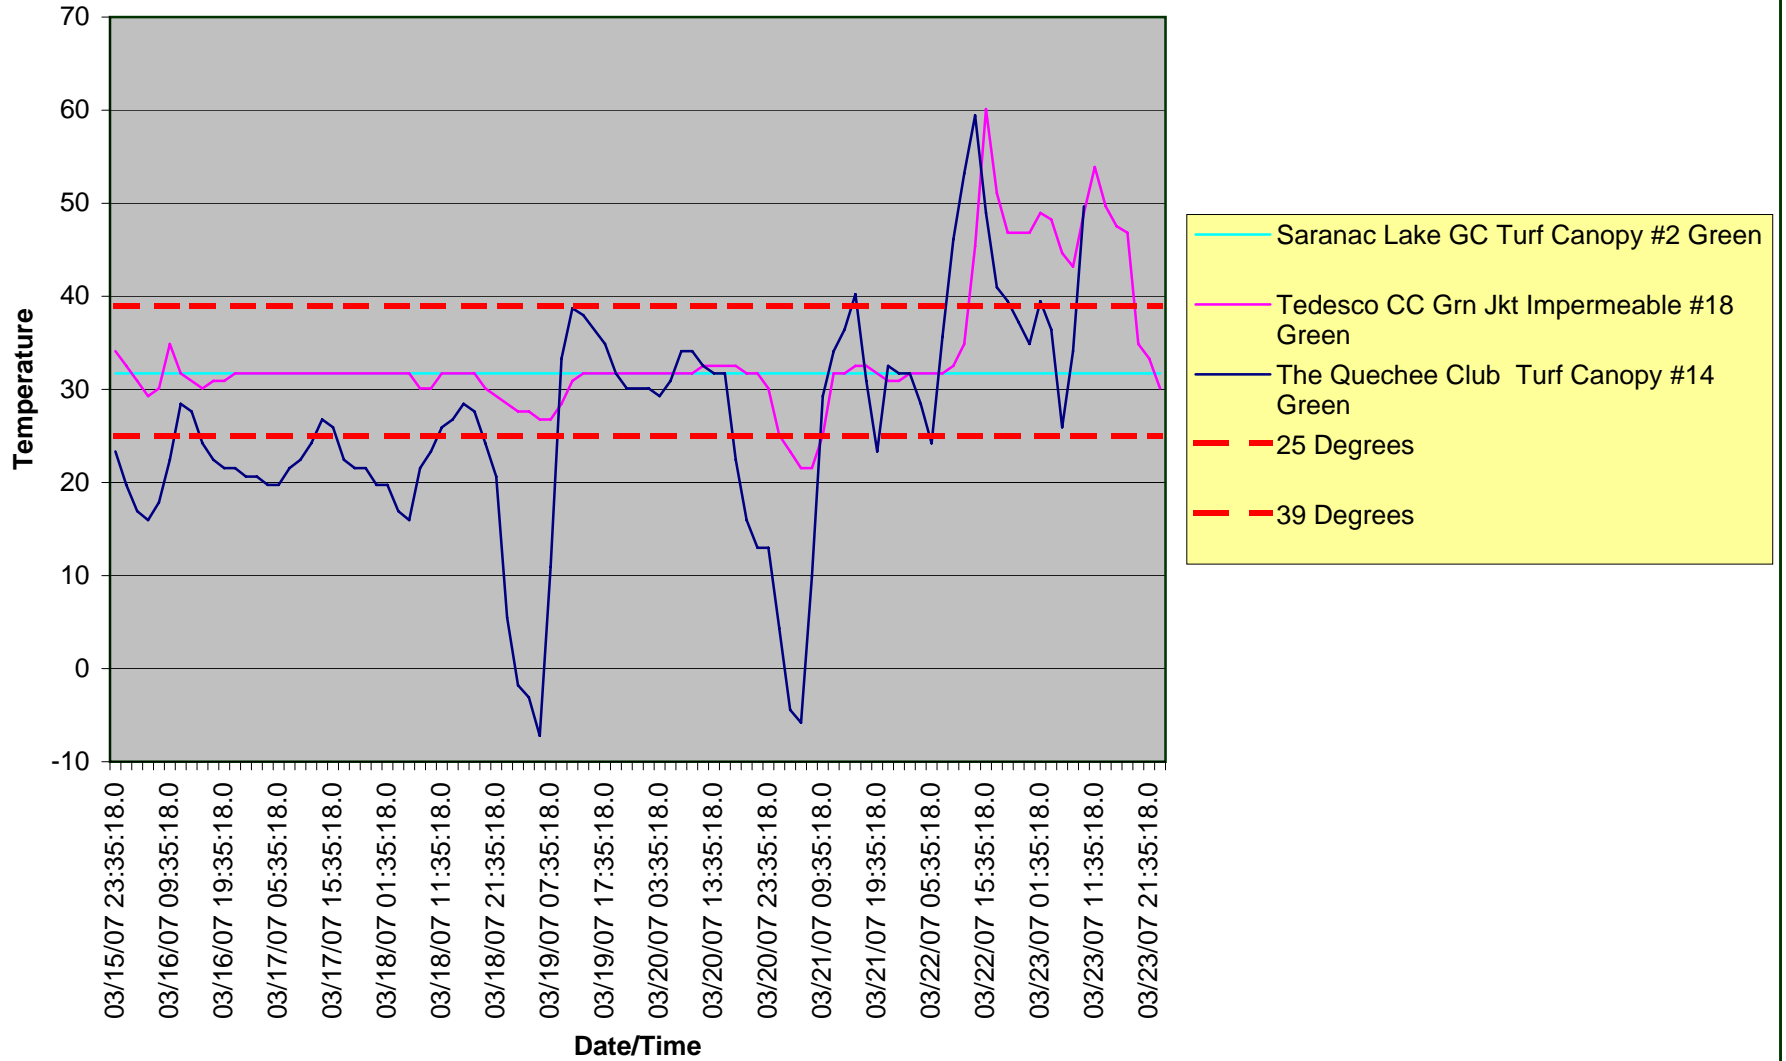

**Below Cover Temps 3-16-07 to 3-23-07**

Above Cover Temps 3-16-07 to 3-23-07

**Below Cover/Turf Canopy 3-16-07 to 3-23-07 (2 Hr. Readings)**

Above Cover/Turf Canopy 3-16-07 to 3-23-07 (2 Hr. Readings)