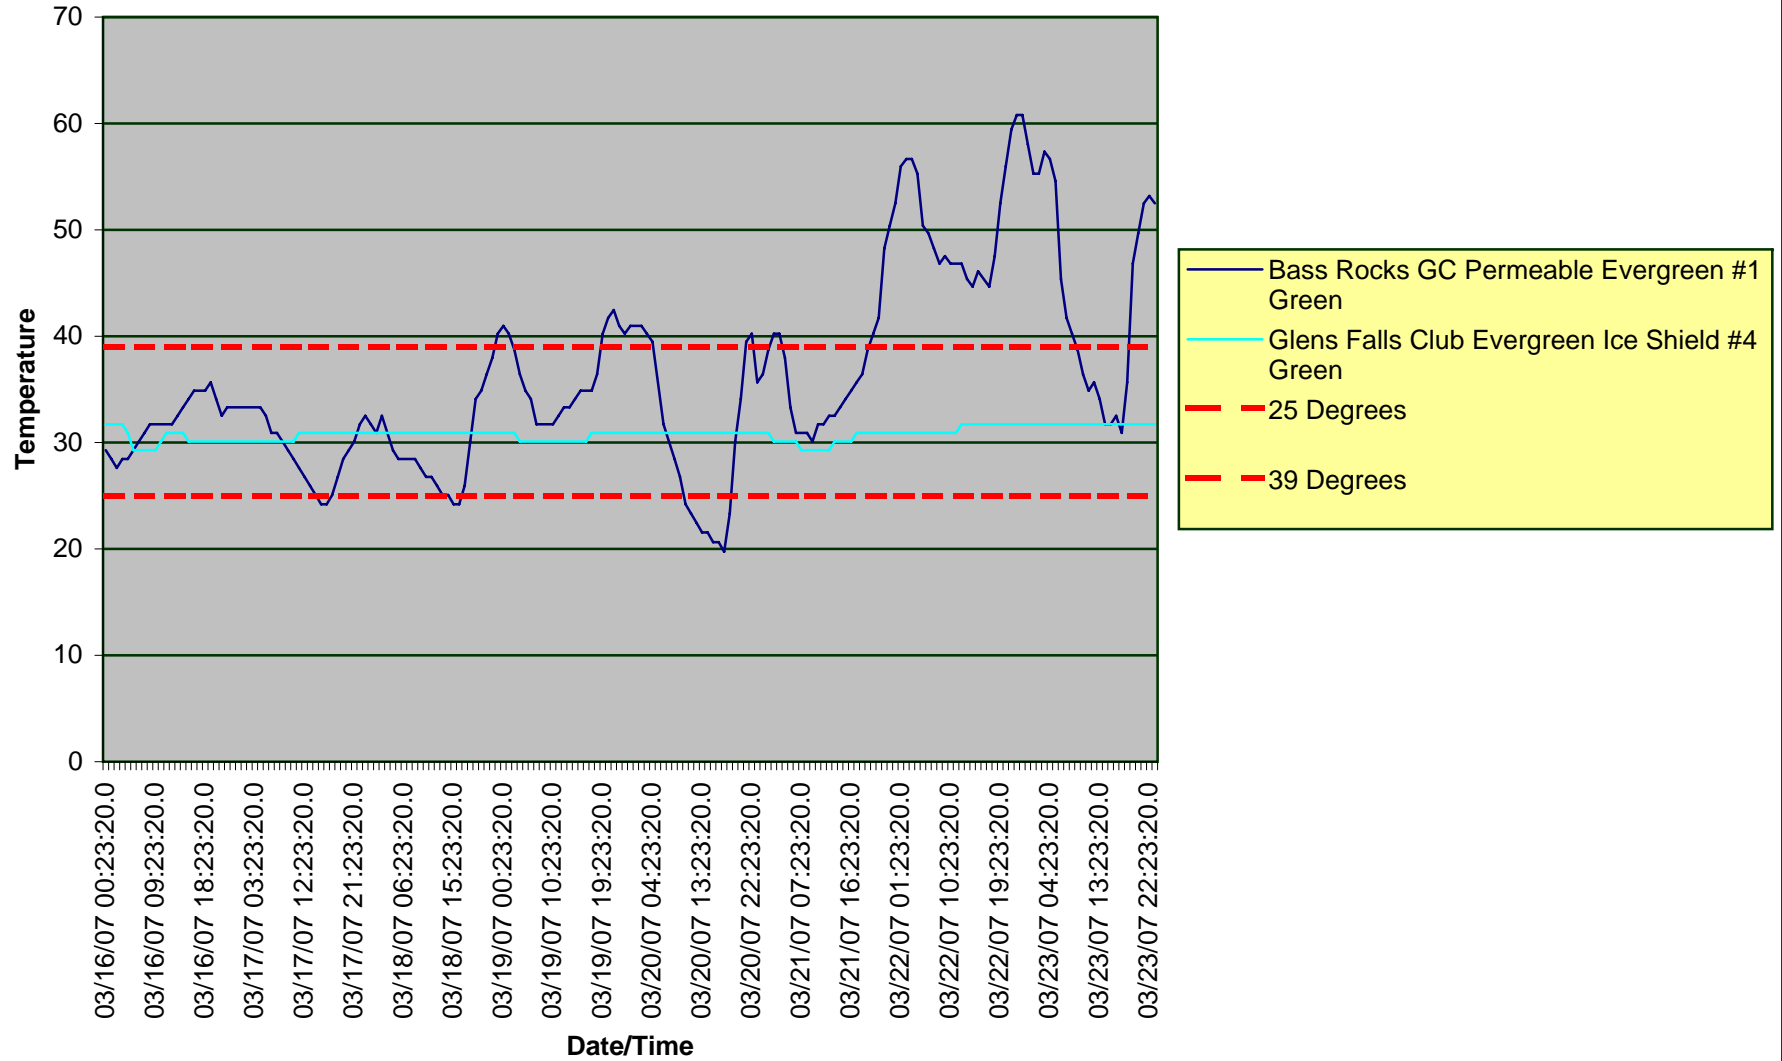

**Below Cover Temps 3-16-07 to 3-23-07**

Above Cover Temps 3-16-07 to 3-23-07

**Below Cover/Turf Canopy 3-16-07 to 3-23-07 (2 Hr. Readings)**

Above Cover/Turf Canopy 3-16-07 to 3-23-07 (2 Hr. Readings)