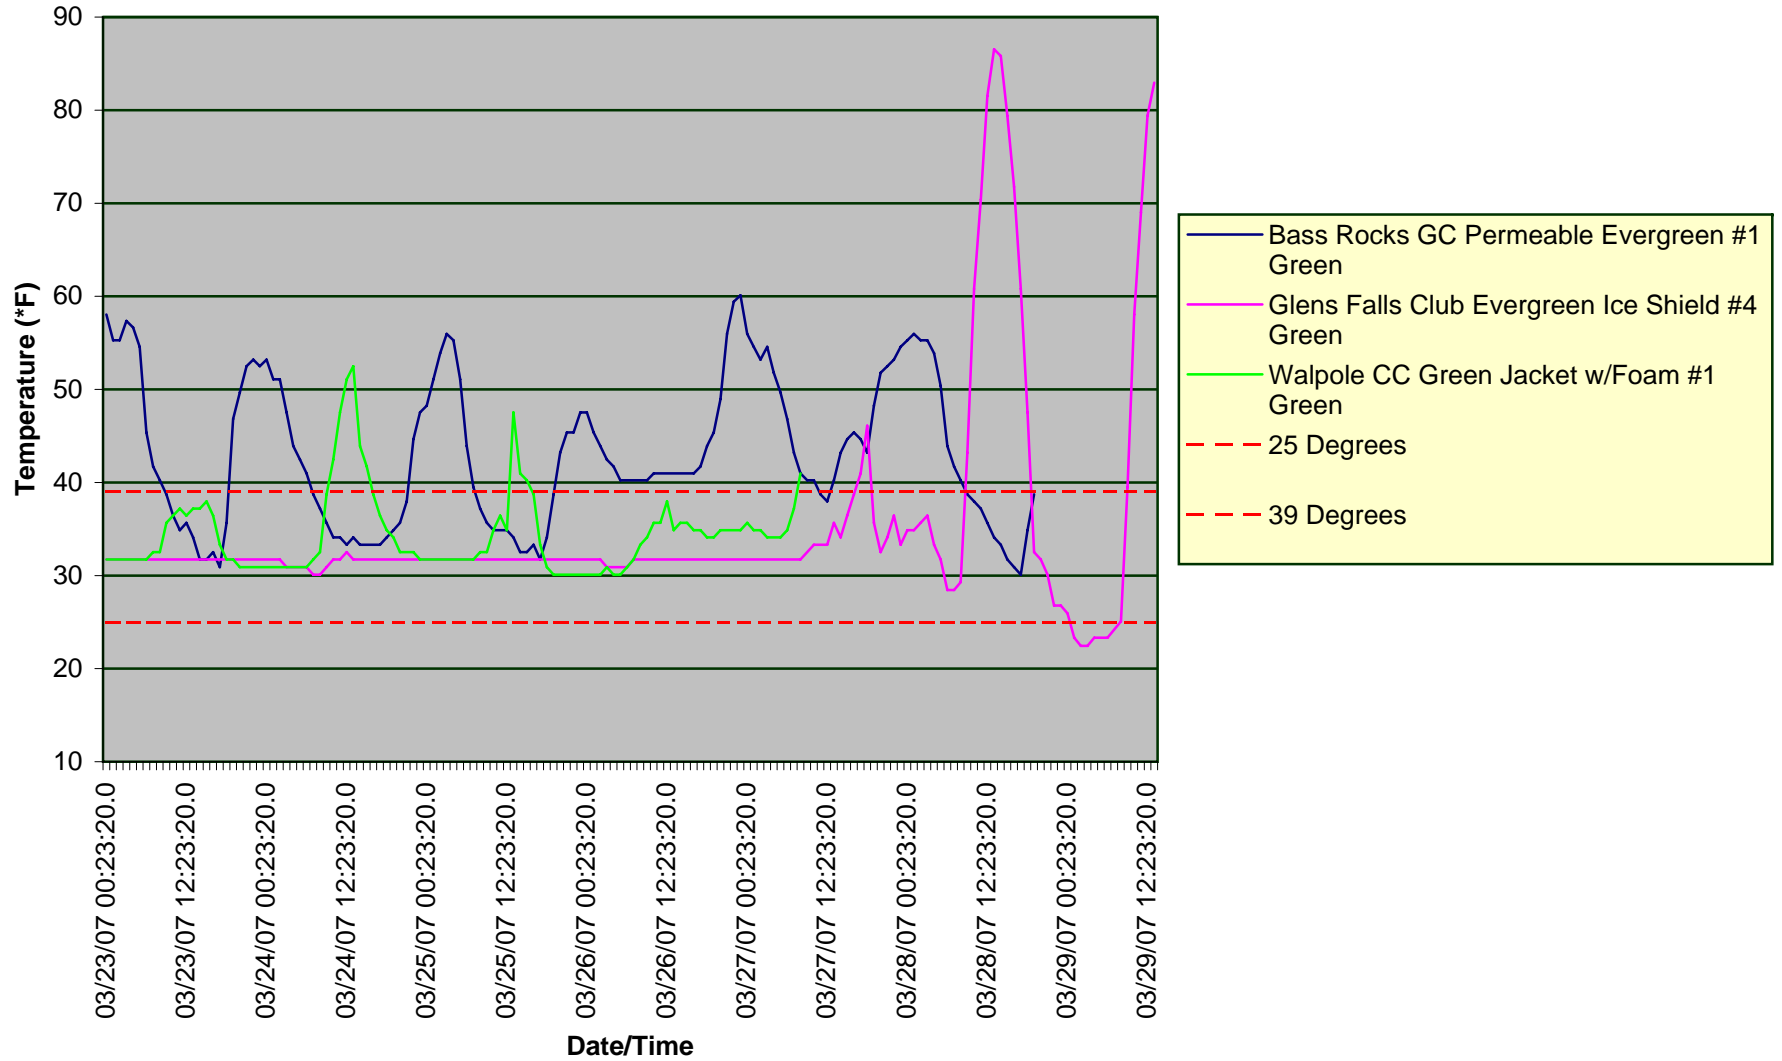

Below Cover Temps 3-23-07 to 3-29-07

Above Cover Temps 3-23-07 to 3-29-07

Above & Below Turf Canopy Temps 3-23-07 to 3-30-07