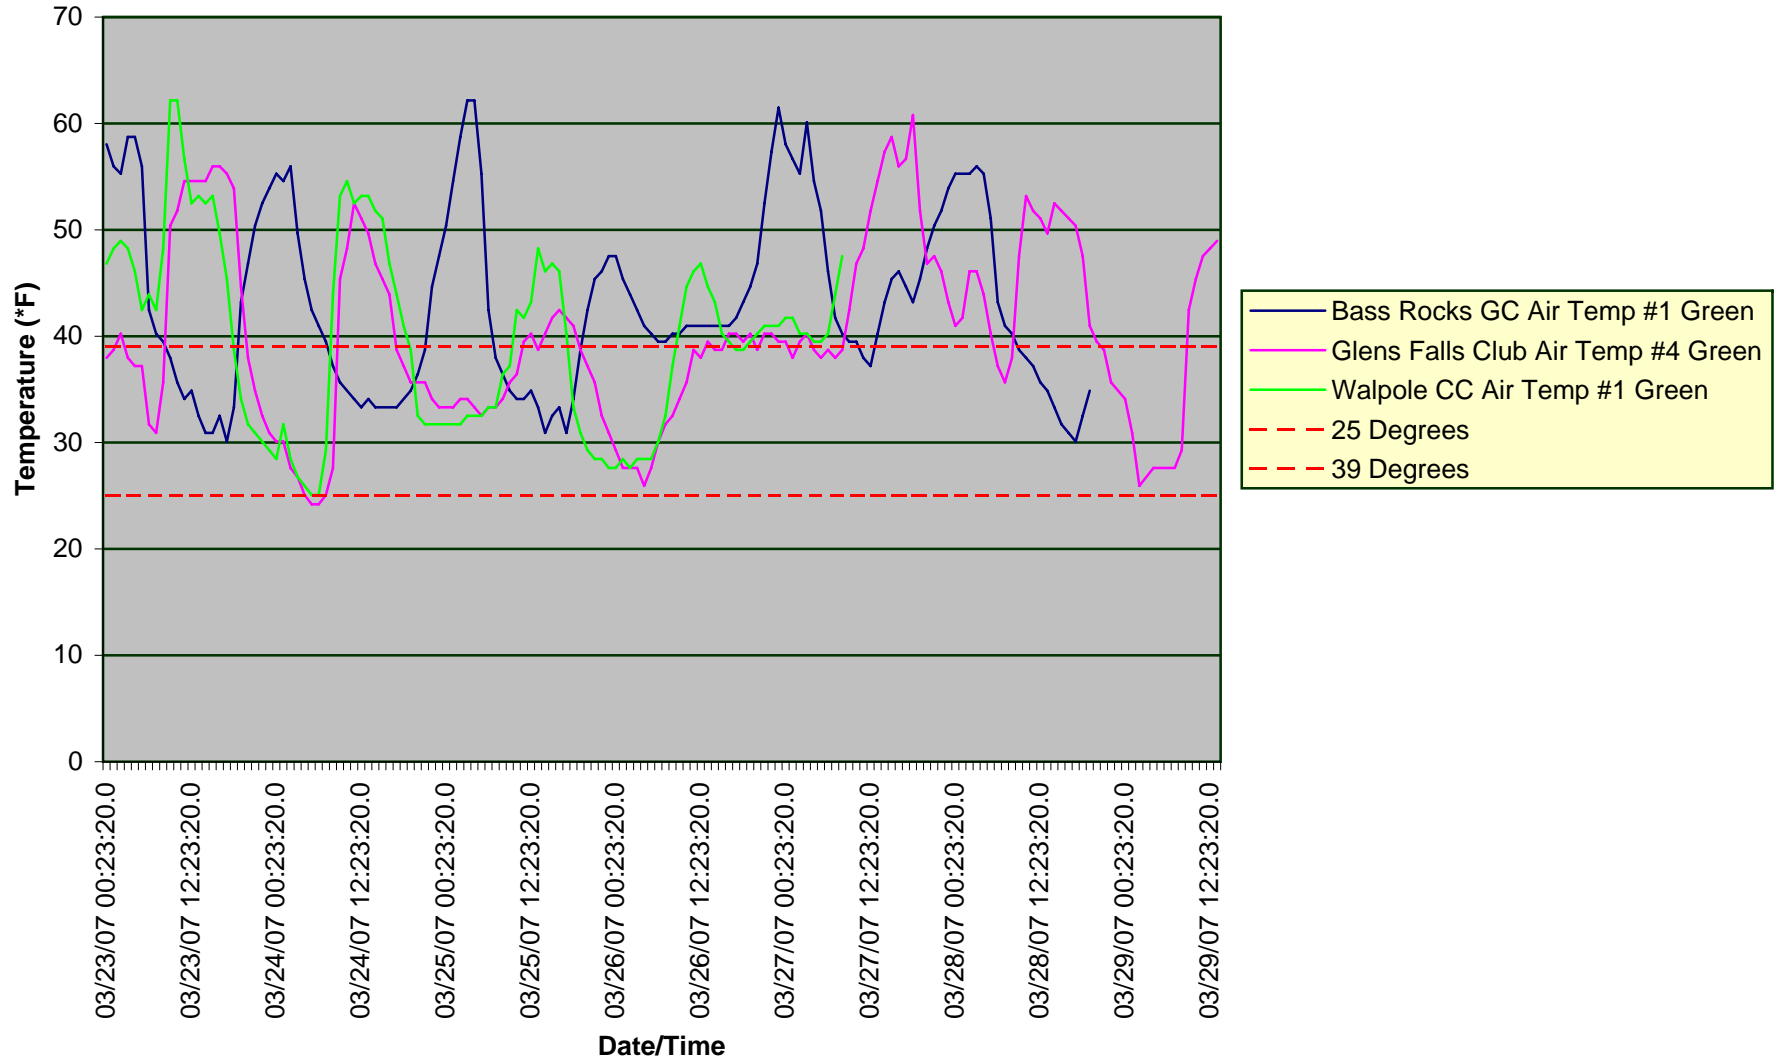

Below Cover Temps 3-23-07 to 3-29-07

Above Cover Temps 3-23-07 to 3-29-07

Above & Below Turf Canopy Temps 3-23-07 to 3-30-07